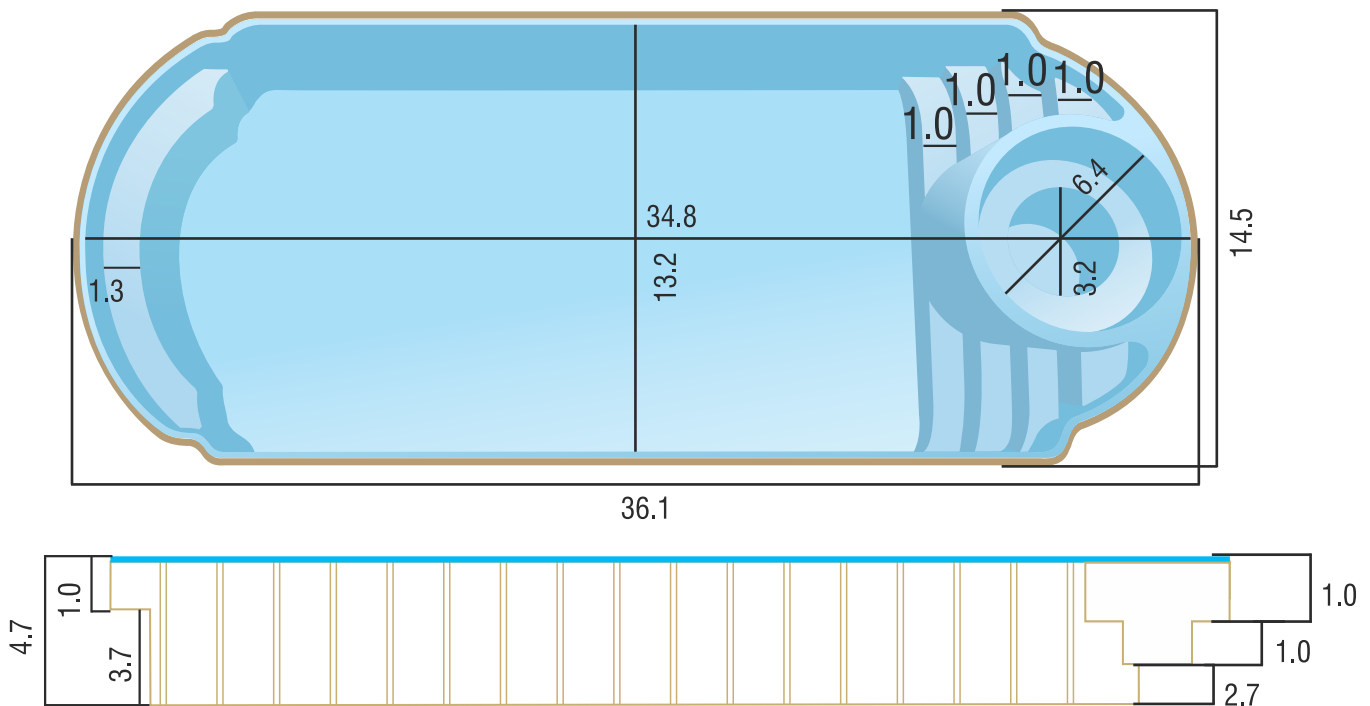

KISOL

- FIBERGLASS POOLS -

MEDITERRÂNEA SPA

KS 1100

13800 GALLONS

All illustrations have approximate internal and external measurements, expressed in feet.
Approximate volumes, illustrations are not to scale.