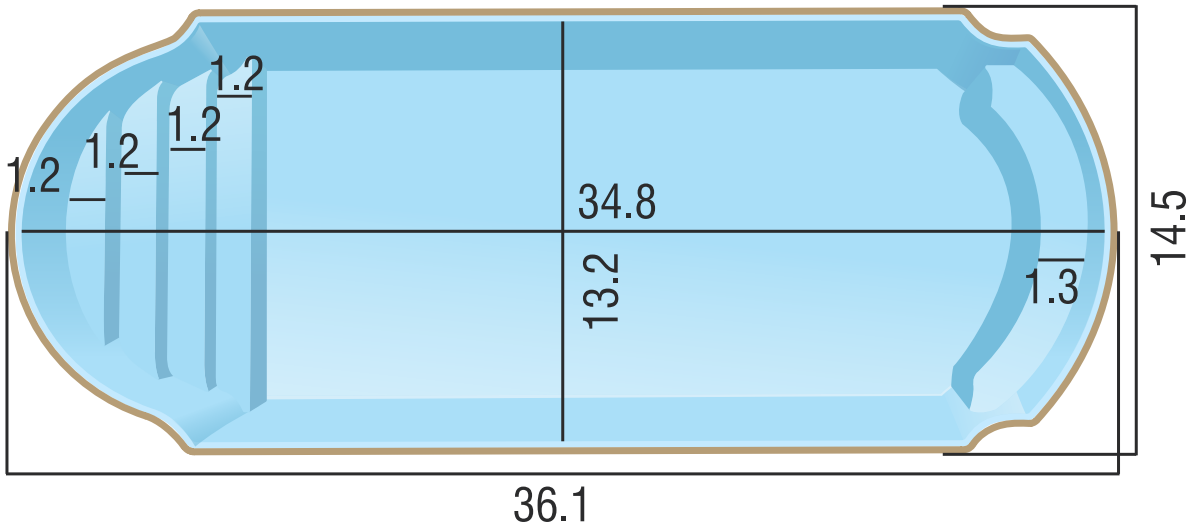

KISOL

- FIBERGLASS POOLS -

MEDITERRÂNEA

KS 1100

14000 GALLONS

All illustrations have approximate internal and external measurements, expressed in feet. Approximate volumes, illustrations are not to scale.