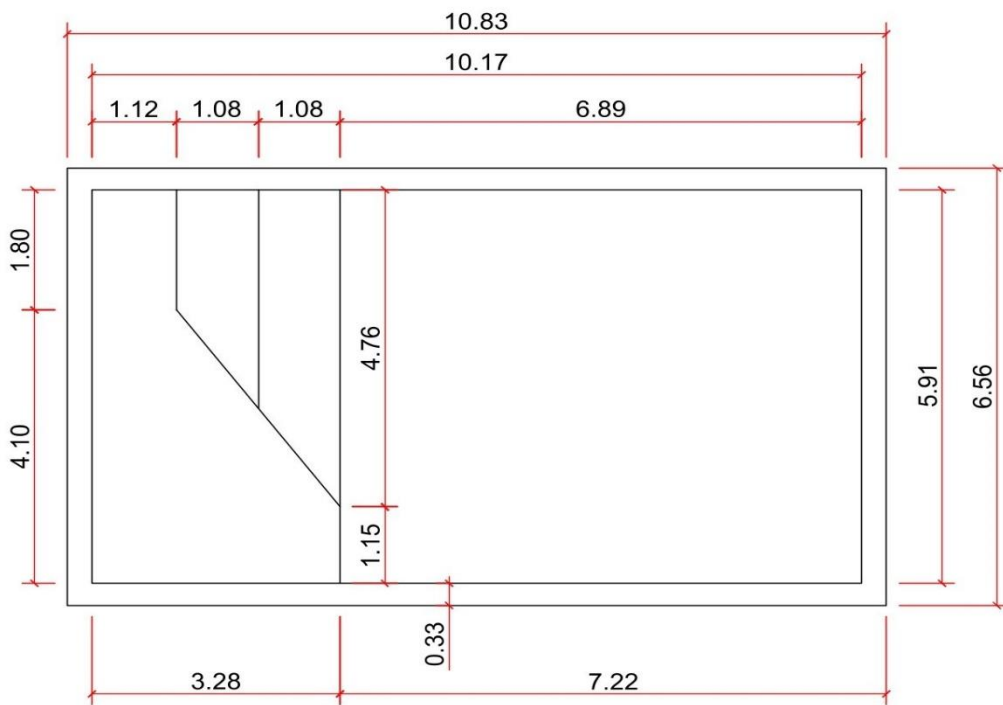

# INFINITY SLIM

## KS 330

1200 GALLONS

All illustrations have approximate internal and external measurements, expressed in feet. Approximate volumes, illustrations are not to scale.