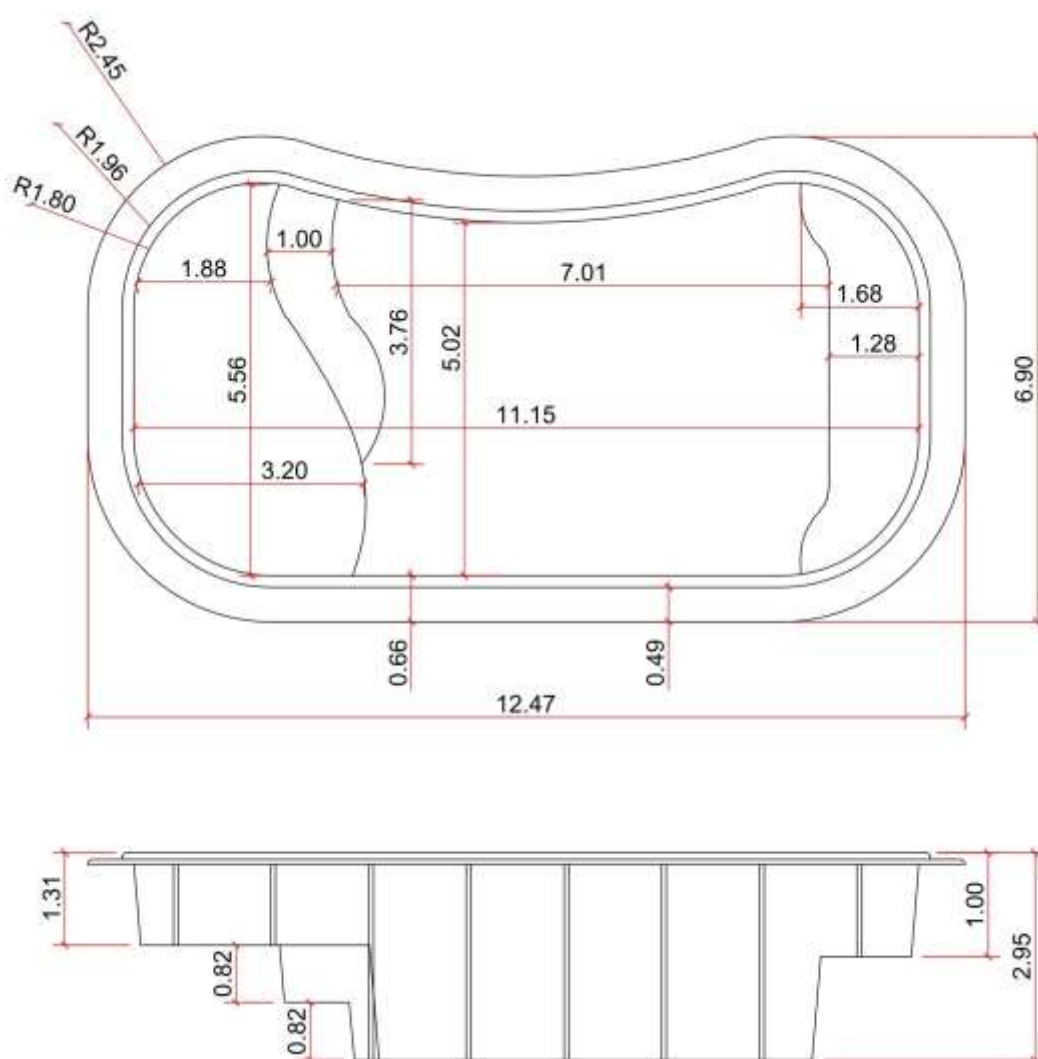

KISOL

- FIBERGLASS POOLS -

MASTER

KS 380

1100 GALLONS

All illustrations have approximate internal and external measurements, expressed in feet. Approximate volumes, illustrations are not to scale.