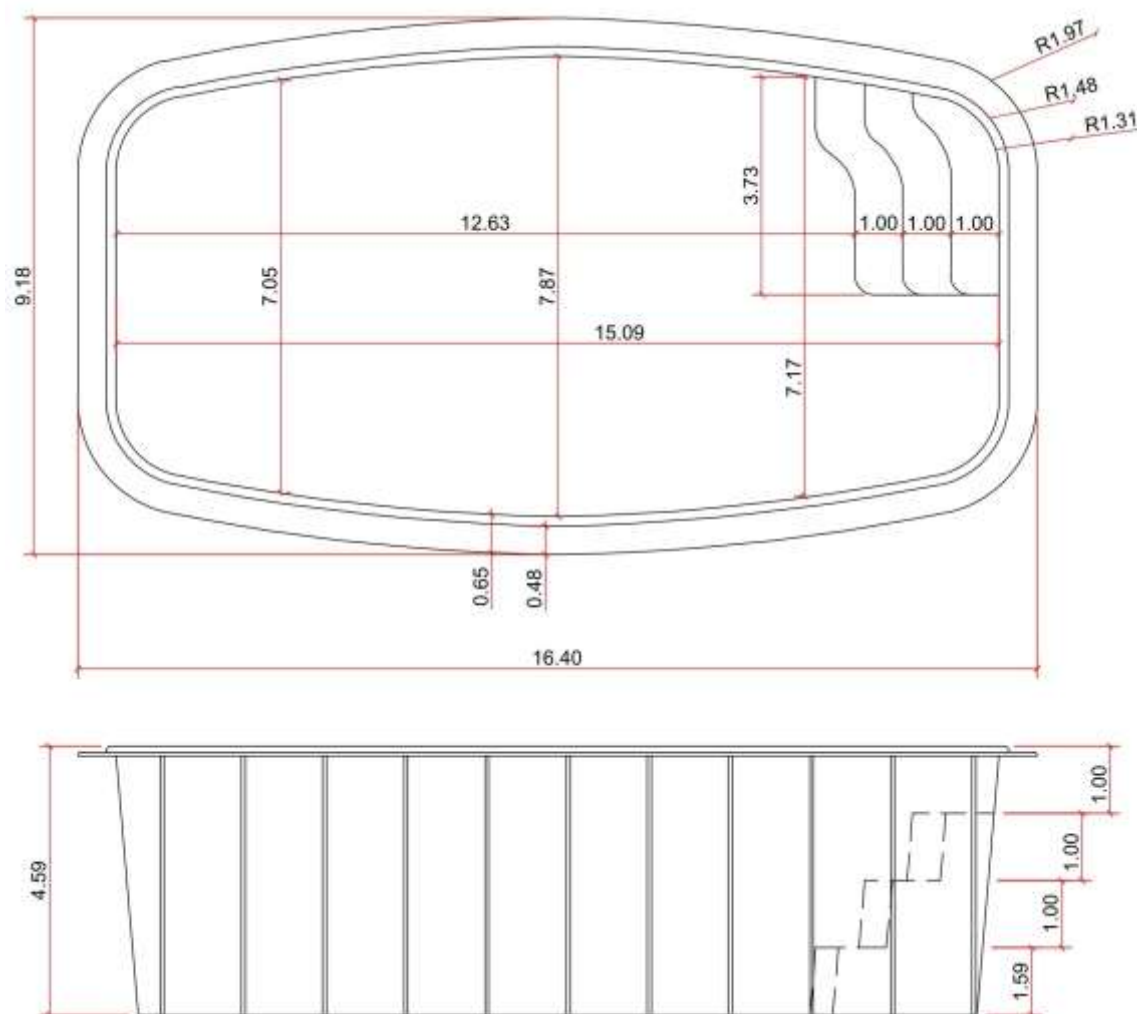

KISOL

— FIBERGLASS POOLS —

CARIBE CLASSIC

KS 500

3500 GALLONS

All illustrations have approximate internal and external measurements, expressed in feet.
Approximate volumes, illustrations are not to scale.