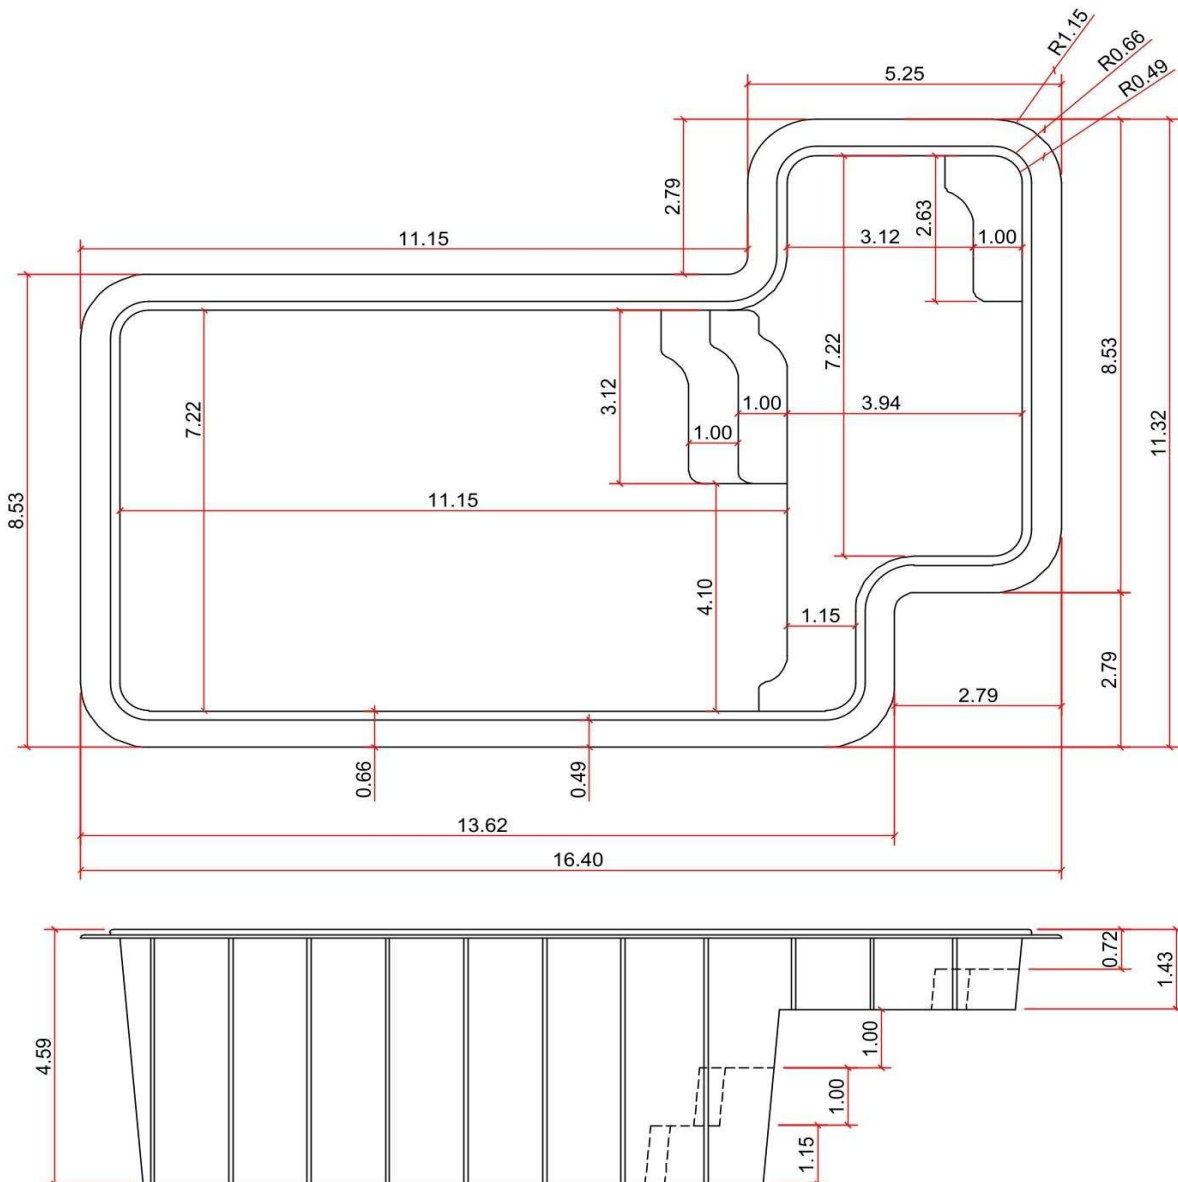

KISOL

- FIBERGLASS POOLS -

HAVAÍ

KS 500

3400 GALLONS

All illustrations have approximate internal and external measurements, expressed in feet. Approximate volumes, illustrations are not to scale.