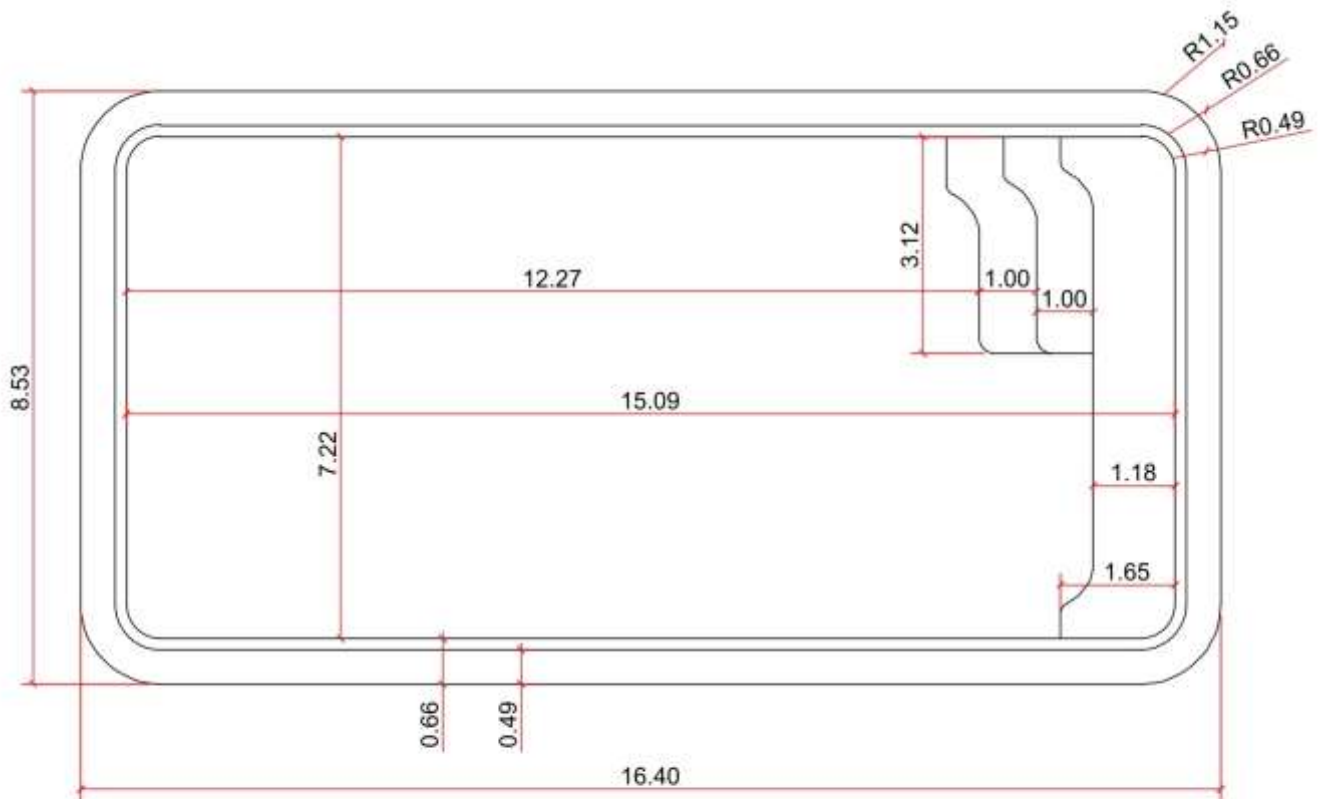

KISOL

- FIBERGLASS POOLS -

SPORT

KS 500

3700 GALLONS

All illustrations have approximate internal and external measurements, expressed in feet. Approximate volumes, illustrations are not to scale.