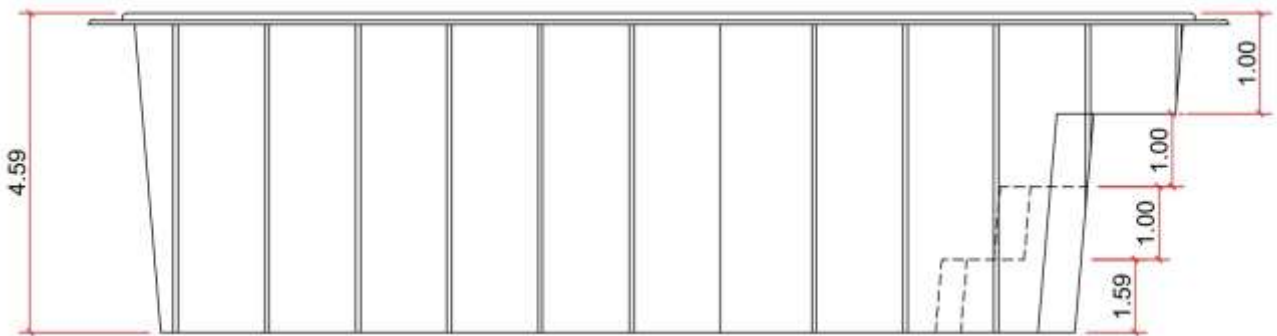

KISOL

- FIBERGLASS POOLS -

SPORT

KS 500

3700 GALLONS

All illustrations have approximate internal and external measurements, expressed in feet. Approximate volumes, illustrations are not to scale.