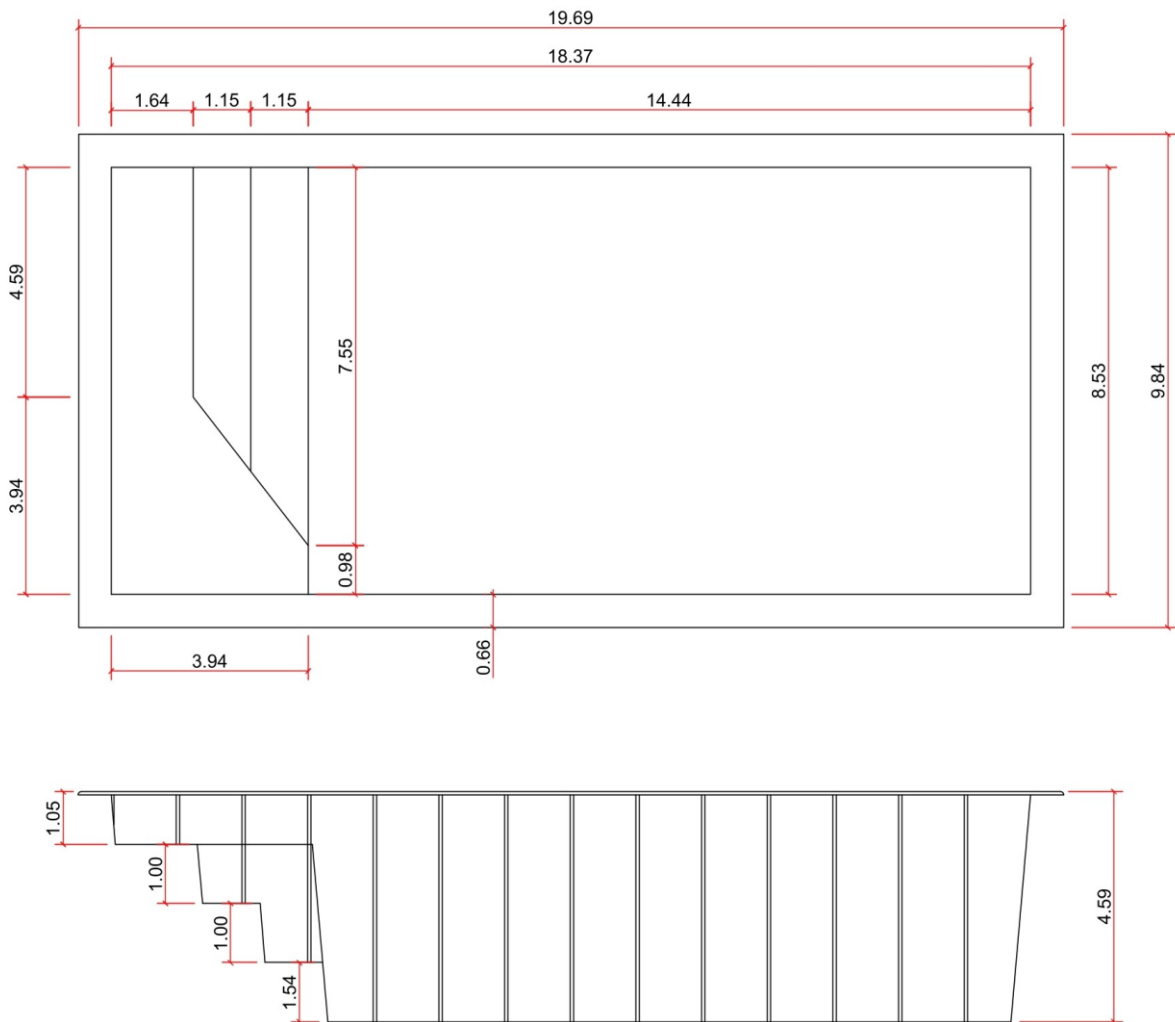

# INFINITY ESCADA

## KS 600

4800 GALLONS

All illustrations have approximate internal and external measurements, expressed in feet.  
Approximate volumes, illustrations are not to scale.