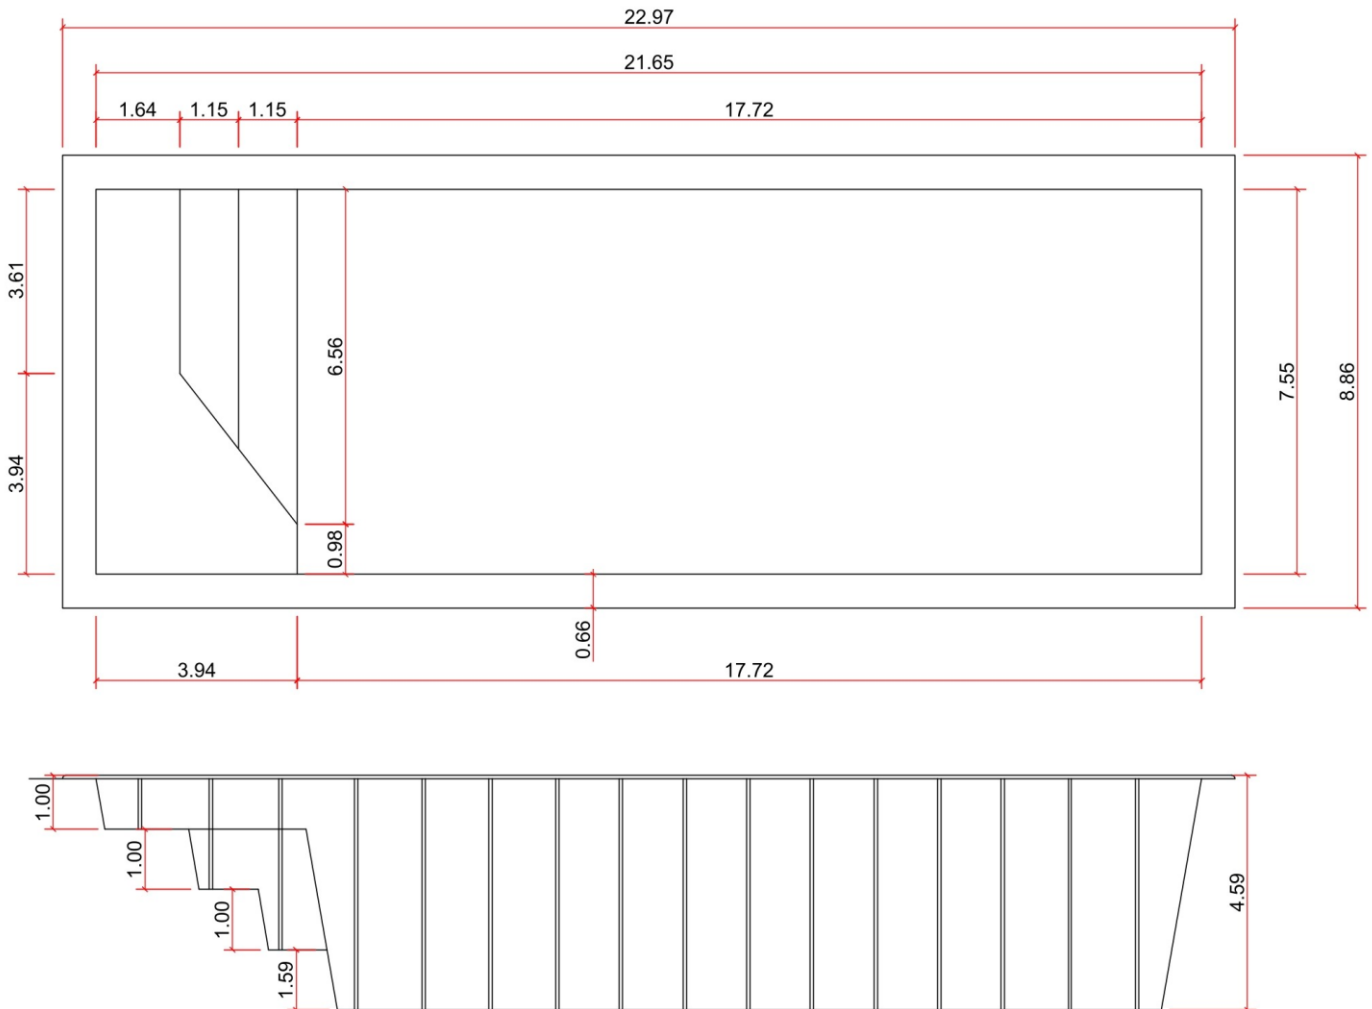

KISOL

— FIBERGLASS POOLS —

INFINITY SLIM

KS 700

4300 GALLONS

All illustrations have approximate internal and external measurements, expressed in feet.
Approximate volumes, illustrations are not to scale.