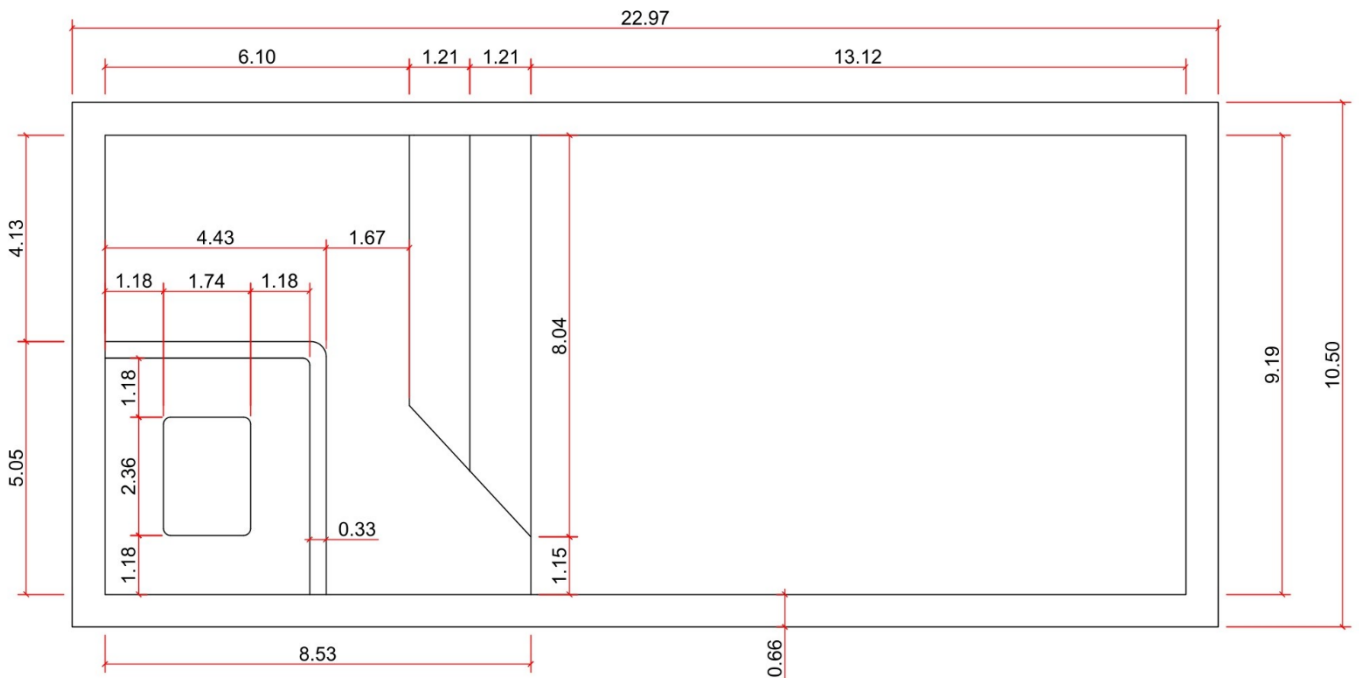

KISOL

— FIBERGLASS POOLS —

INFINITY SPA

KS 700

4900 GALLONS

All illustrations have approximate internal and external measurements, expressed in feet.
Approximate volumes, illustrations are not to scale.