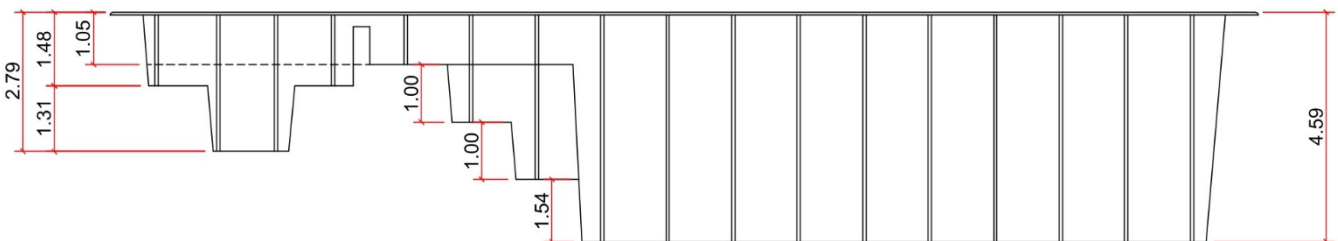

KISOL

— FIBERGLASS POOLS —

INFINITY SPA

KS 700

4900 GALLONS

All illustrations have approximate internal and external measurements, expressed in feet.
Approximate volumes, illustrations are not to scale.