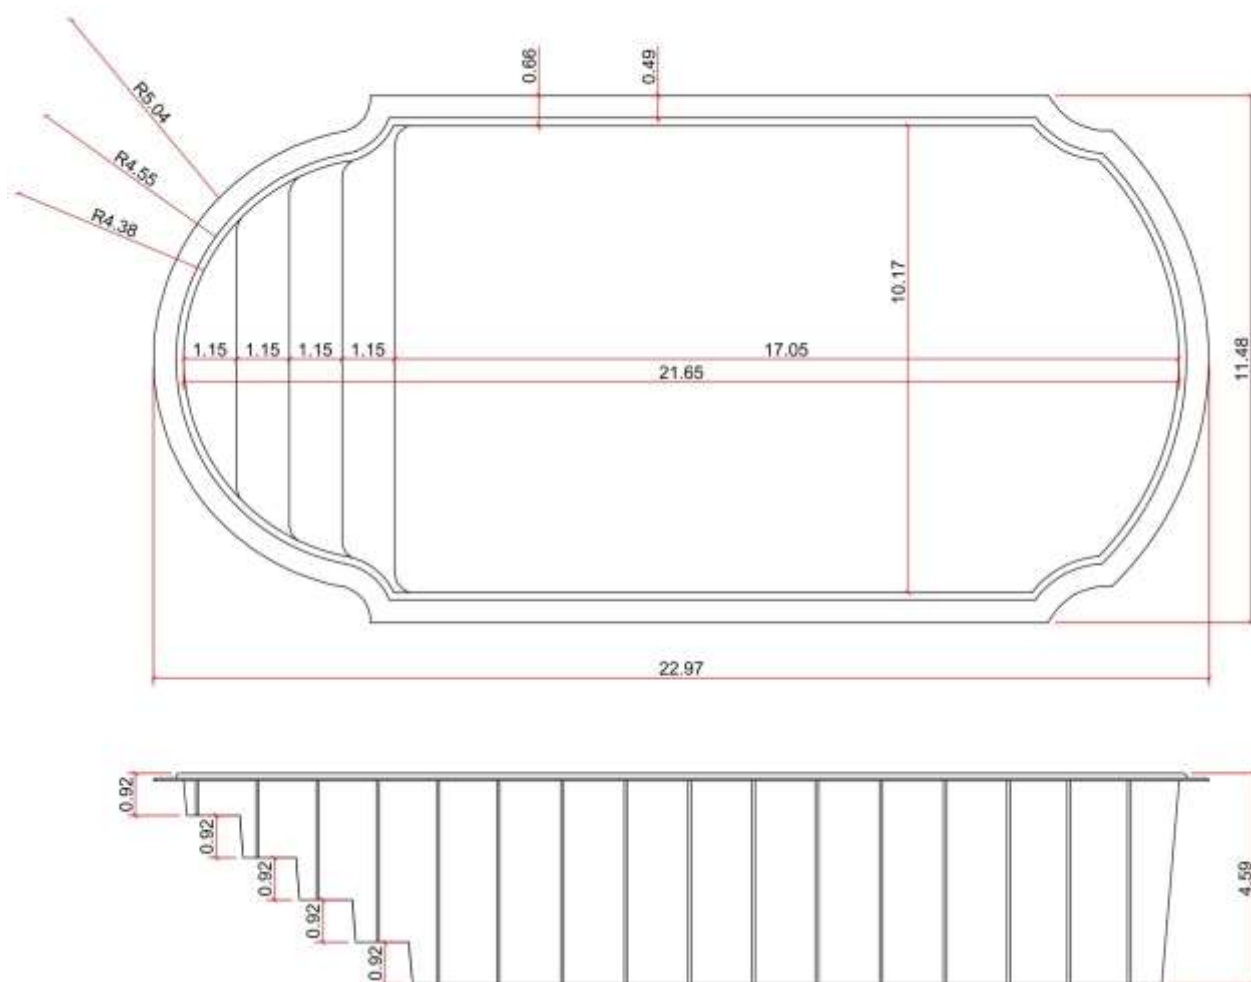

KISOL

— FIBERGLASS POOLS —

MEDITERRÂNEA

KS 700

6400 GALLONS

All illustrations have approximate internal and external measurements, expressed in feet.
Approximate volumes, illustrations are not to scale.