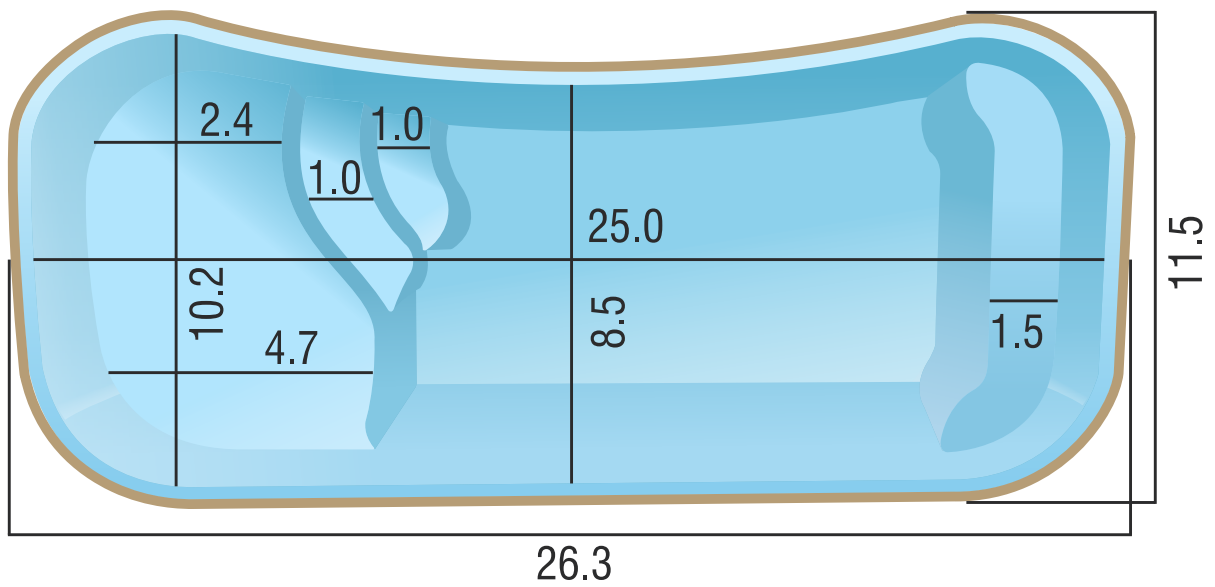

KISOL

- FIBERGLASS POOLS -

MASTER

KS 800

6900 GALLONS

All illustrations have approximate internal and external measurements, expressed in feet. Approximate volumes, illustrations are not to scale.