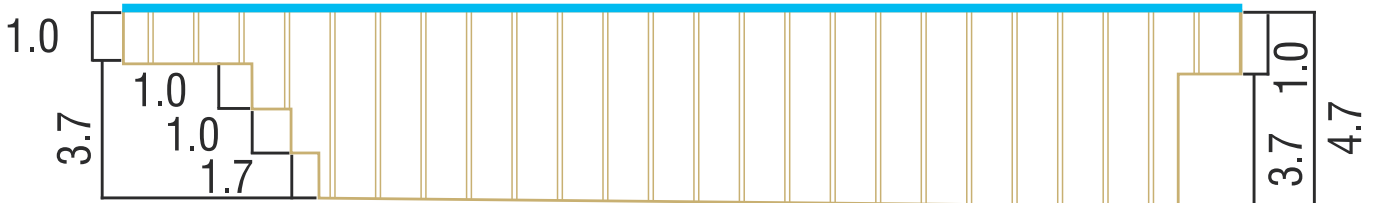

KISOL

- FIBERGLASS POOLS -

MASTER

KS 800

6900 GALLONS

All illustrations have approximate internal and external measurements, expressed in feet. Approximate volumes, illustrations are not to scale.